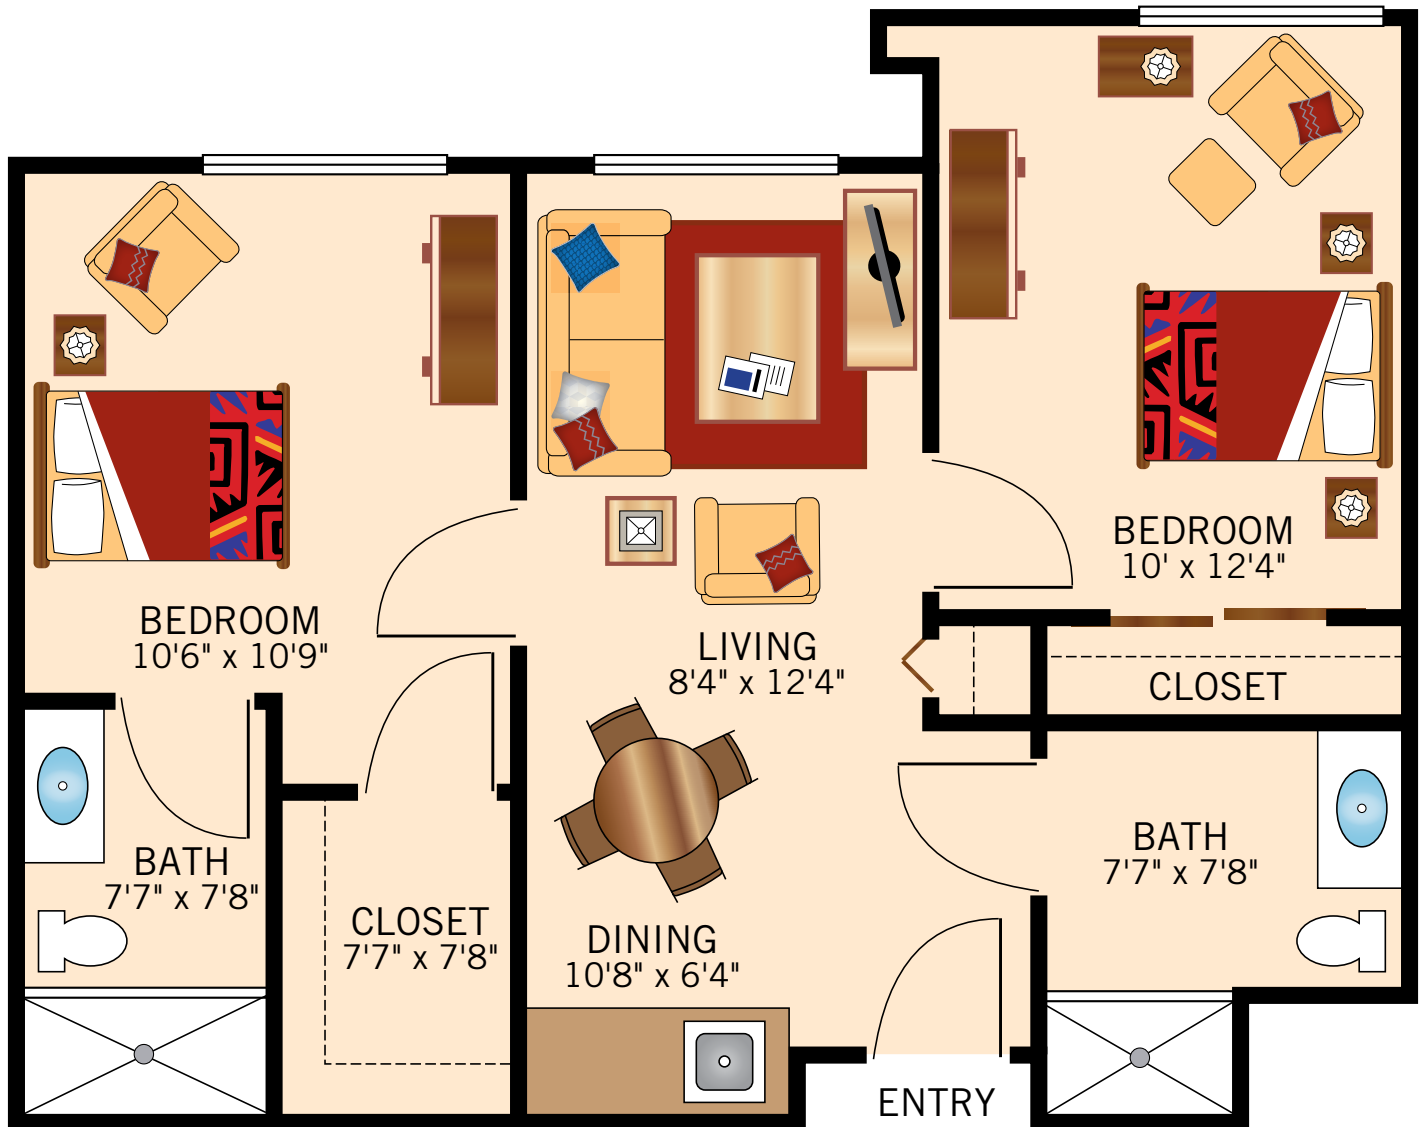

ELDORA STUDIO

348 Square Feet

Floor plans are not to scale and are shown for comparative purposes only.
Actual apartment floor plans may have minor variations.

KEYSTONE STUDIO DELUXE 393 Square Feet

Floor plans are not to scale and are shown for comparative purposes only.
Actual apartment floor plans may have minor variations.

BRECKENRIDGE ONE BEDROOM STANDARD

407 Square Feet

Floor plans are not to scale and are shown for comparative purposes only.
Actual apartment floor plans may have minor variations.

VAIL ONE BEDROOM DELUXE

467 Square Feet

Floor plans are not to scale and are shown for comparative purposes only.
Actual apartment floor plans may have minor variations.

ASPEN TWO BEDROOM 633 Square Feet

Floor plans are not to scale and are shown for comparative purposes only.
Actual apartment floor plans may have minor variations.