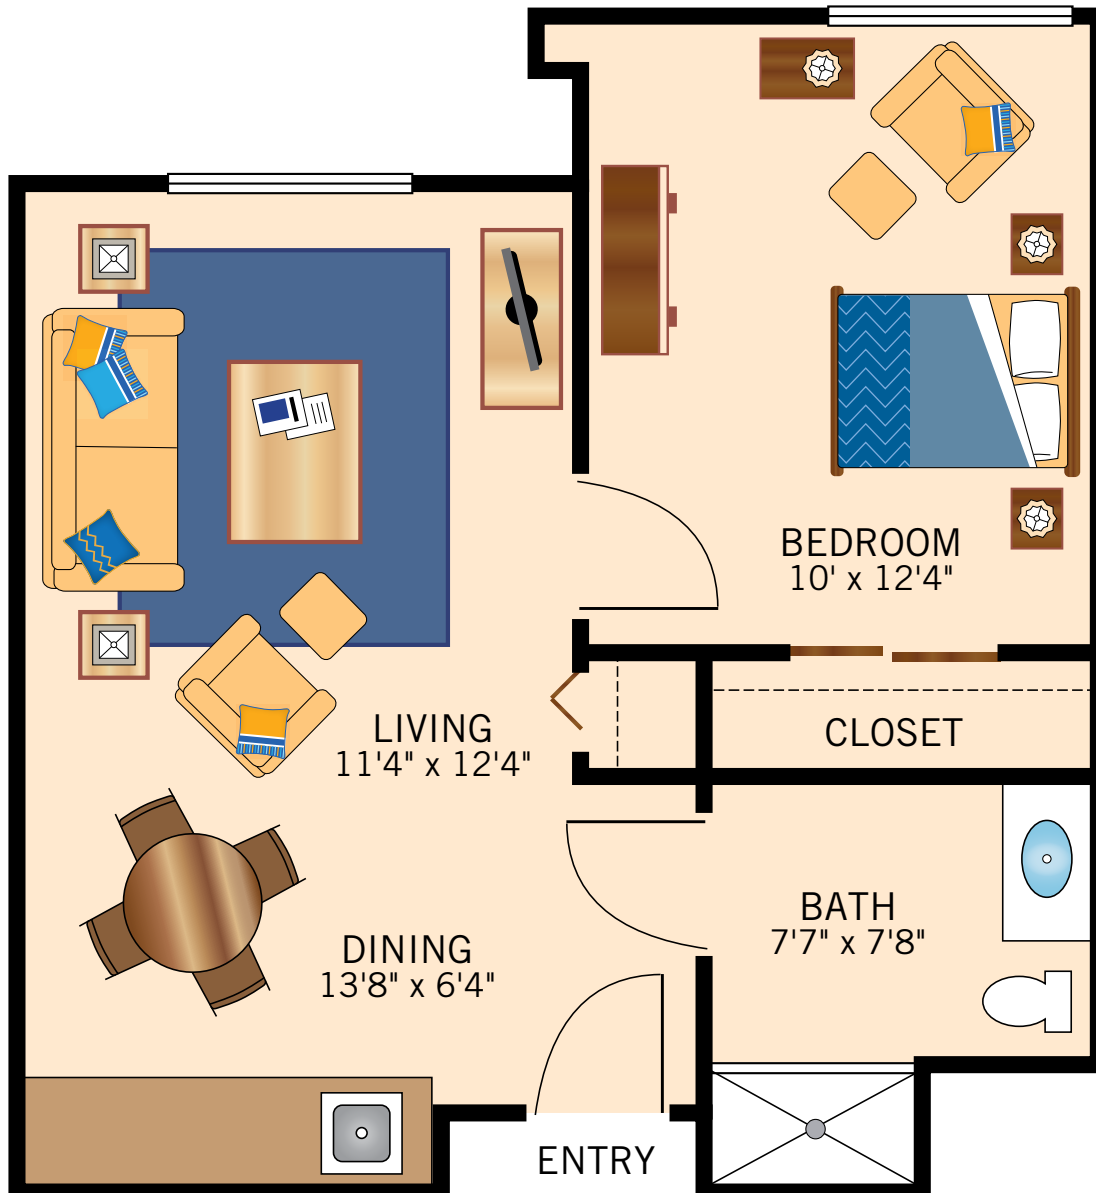

ELDORA STUDIO

348 Square Feet

Floor plans are not to scale and are shown for comparative purposes only.
Actual apartment floor plans may have minor variations.

KEYSTONE STUDIO DELUXE 393 Square Feet

Floor plans are not to scale and are shown for comparative purposes only.
Actual apartment floor plans may have minor variations.

BRECKENRIDGE ONE BEDROOM STANDARD

407 Square Feet

Floor plans are not to scale and are shown for comparative purposes only.
Actual apartment floor plans may have minor variations.

VAIL ONE BEDROOM DELUXE

467 Square Feet

Floor plans are not to scale and are shown for comparative purposes only.
Actual apartment floor plans may have minor variations.

ASPEN TWO BEDROOM 633 Square Feet

Floor plans are not to scale and are shown for comparative purposes only.
Actual apartment floor plans may have minor variations.