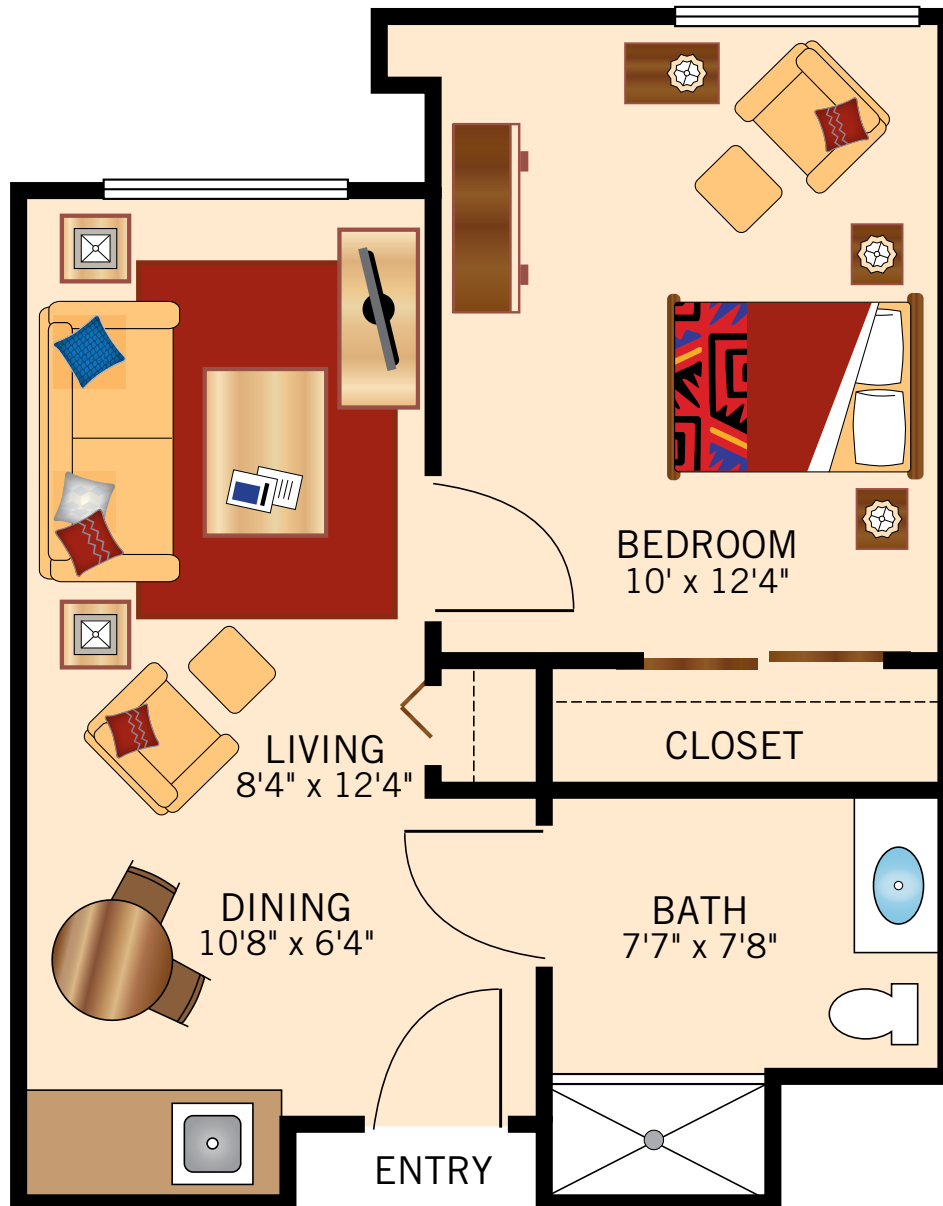

ELDORA STUDIO

348 Square Feet

Floor plans are not to scale and are shown for comparative purposes only.
Actual apartment floor plans may have minor variations.

KEYSTONE STUDIO DELUXE 393 Square Feet

Floor plans are not to scale and are shown for comparative purposes only.
Actual apartment floor plans may have minor variations.

BRECKENRIDGE ONE BEDROOM STANDARD

407 Square Feet

Floor plans are not to scale and are shown for comparative purposes only.
Actual apartment floor plans may have minor variations.

VAIL ONE BEDROOM DELUXE

467 Square Feet

Floor plans are not to scale and are shown for comparative purposes only.
Actual apartment floor plans may have minor variations.

ASPEN TWO BEDROOM 633 Square Feet

Floor plans are not to scale and are shown for comparative purposes only.
Actual apartment floor plans may have minor variations.