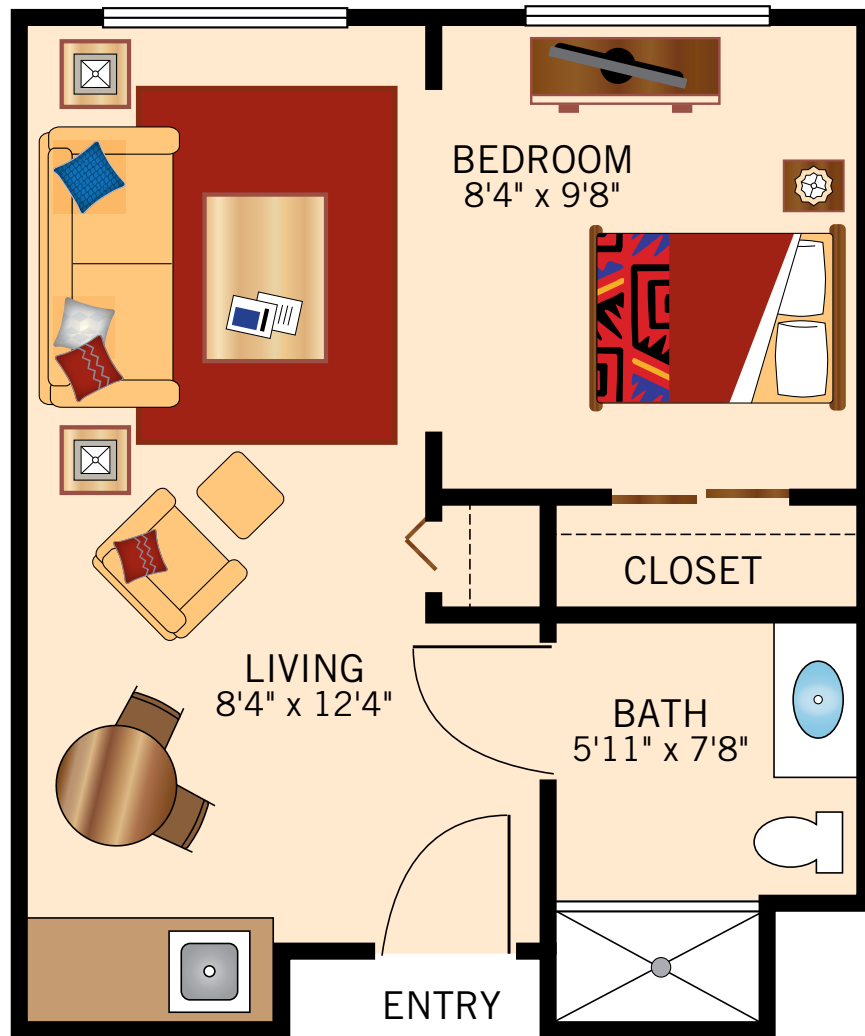

ELDORA STUDIO

348 Square Feet

Floor plans are not to scale and are shown for comparative purposes only.
Actual apartment floor plans may have minor variations.

KEYSTONE STUDIO DELUXE 393 Square Feet

Floor plans are not to scale and are shown for comparative purposes only.
Actual apartment floor plans may have minor variations.

BRECKENRIDGE ONE BEDROOM STANDARD

407 Square Feet

Floor plans are not to scale and are shown for comparative purposes only.
Actual apartment floor plans may have minor variations.

VAIL ONE BEDROOM DELUXE

467 Square Feet

Floor plans are not to scale and are shown for comparative purposes only.
Actual apartment floor plans may have minor variations.

ASPEN TWO BEDROOM 633 Square Feet

Floor plans are not to scale and are shown for comparative purposes only.
Actual apartment floor plans may have minor variations.