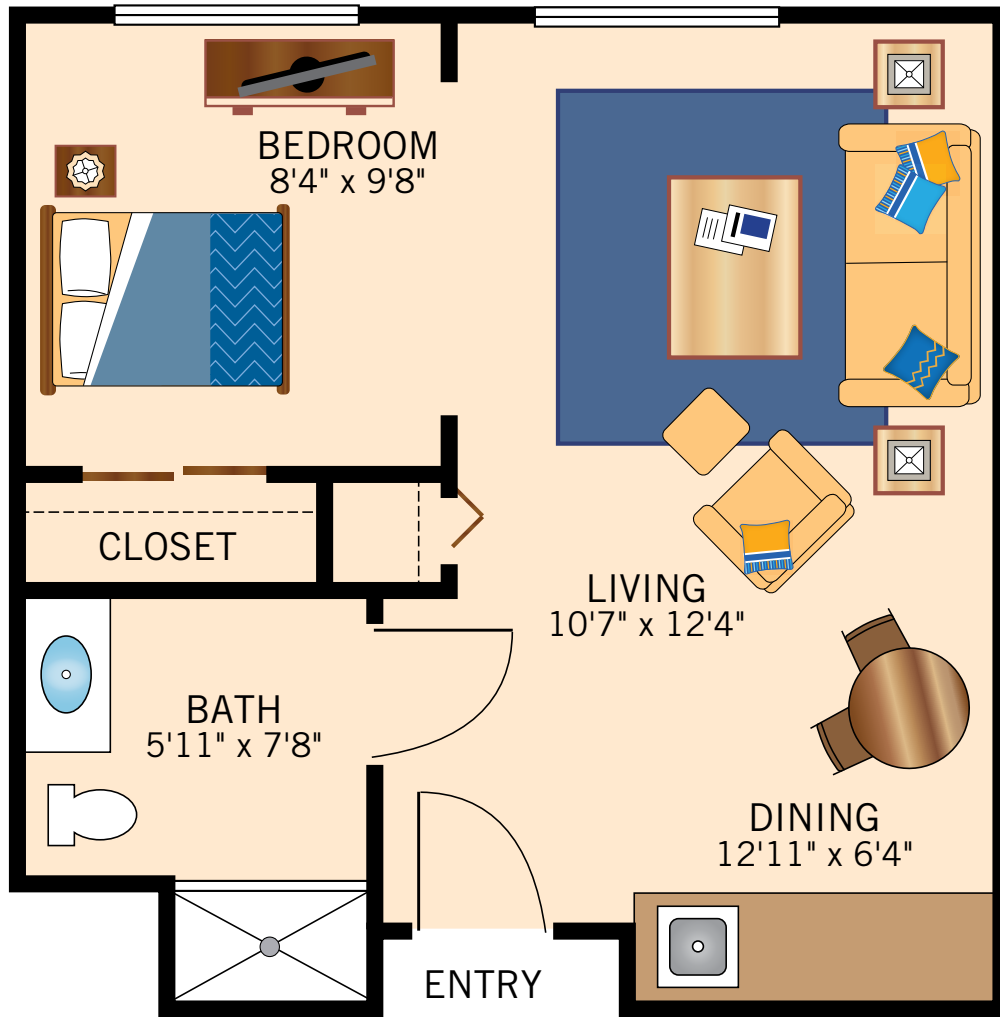

ELDORA STUDIO

348 Square Feet

Floor plans are not to scale and are shown for comparative purposes only.
Actual apartment floor plans may have minor variations.

KEYSTONE STUDIO DELUXE 393 Square Feet

Floor plans are not to scale and are shown for comparative purposes only.
Actual apartment floor plans may have minor variations.

BRECKENRIDGE ONE BEDROOM STANDARD

407 Square Feet

Floor plans are not to scale and are shown for comparative purposes only.
Actual apartment floor plans may have minor variations.

VAIL ONE BEDROOM DELUXE

467 Square Feet

Floor plans are not to scale and are shown for comparative purposes only.
Actual apartment floor plans may have minor variations.

ASPEN TWO BEDROOM 633 Square Feet

Floor plans are not to scale and are shown for comparative purposes only.
Actual apartment floor plans may have minor variations.